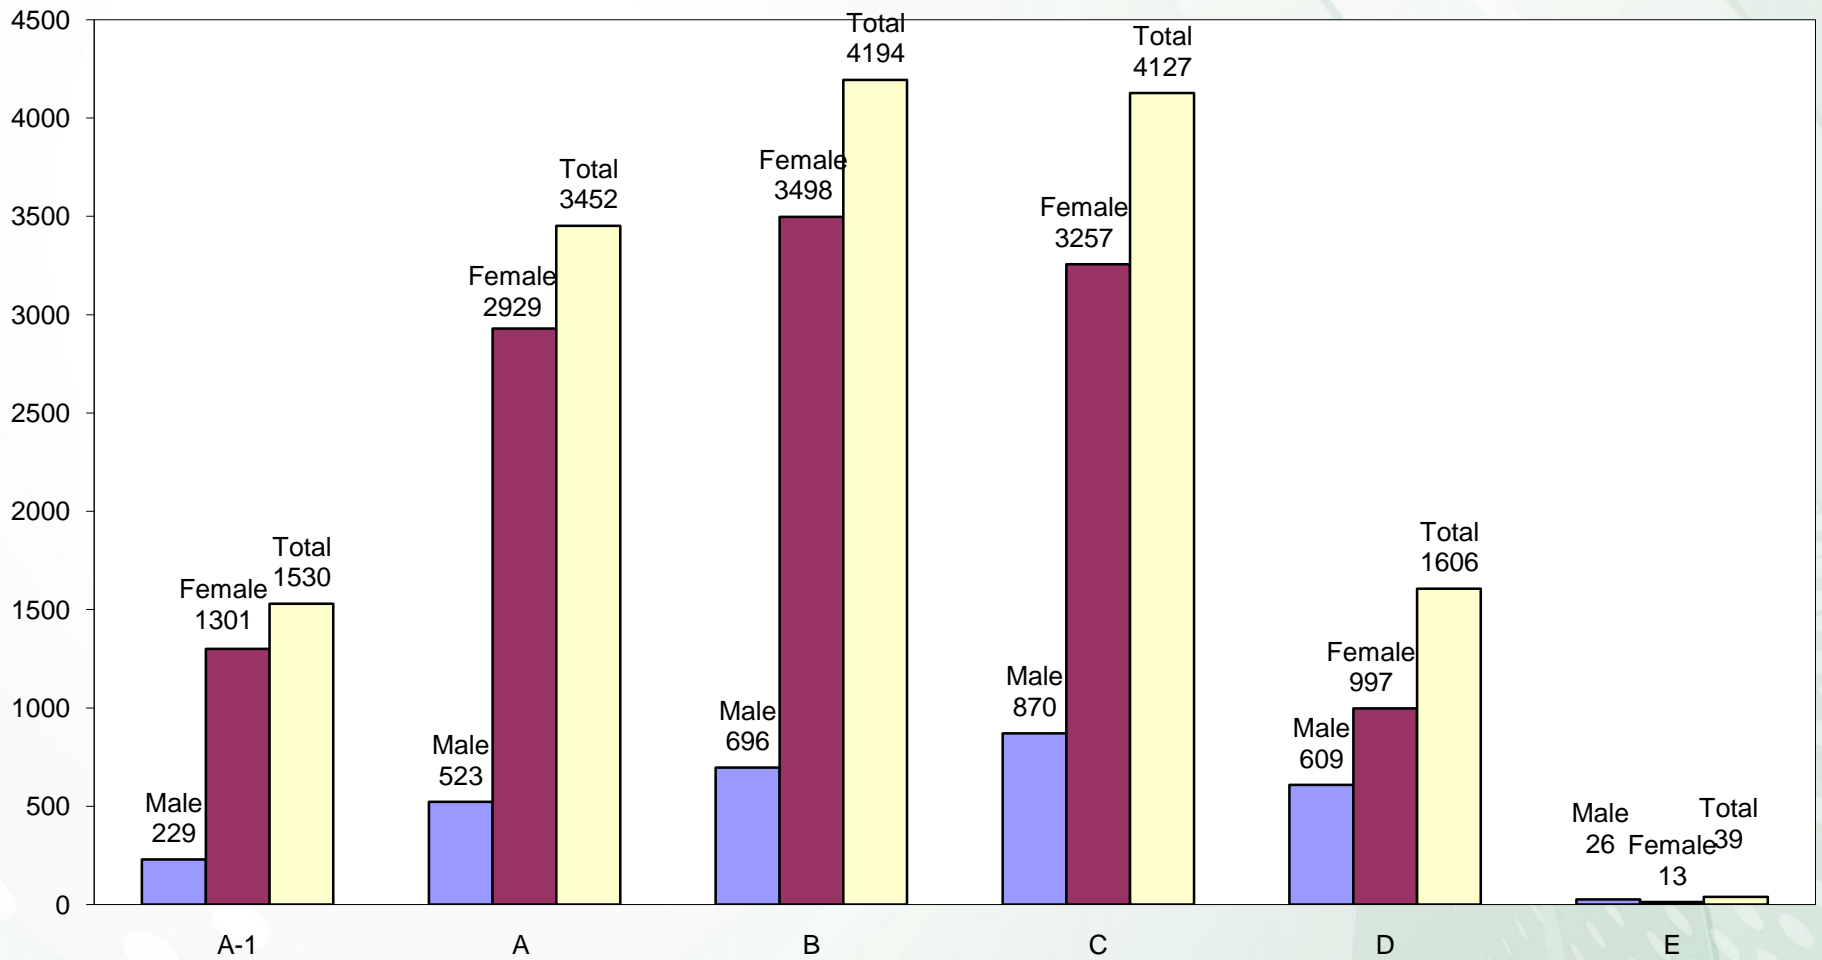

**INTERMEDIATE PART - II ANNUAL EXAMINATION 2024 SCIENCE PRE-MEDICAL (GROUP)
RESULT – GRADE-WISE (MALE & FEMALE)**

(vii)