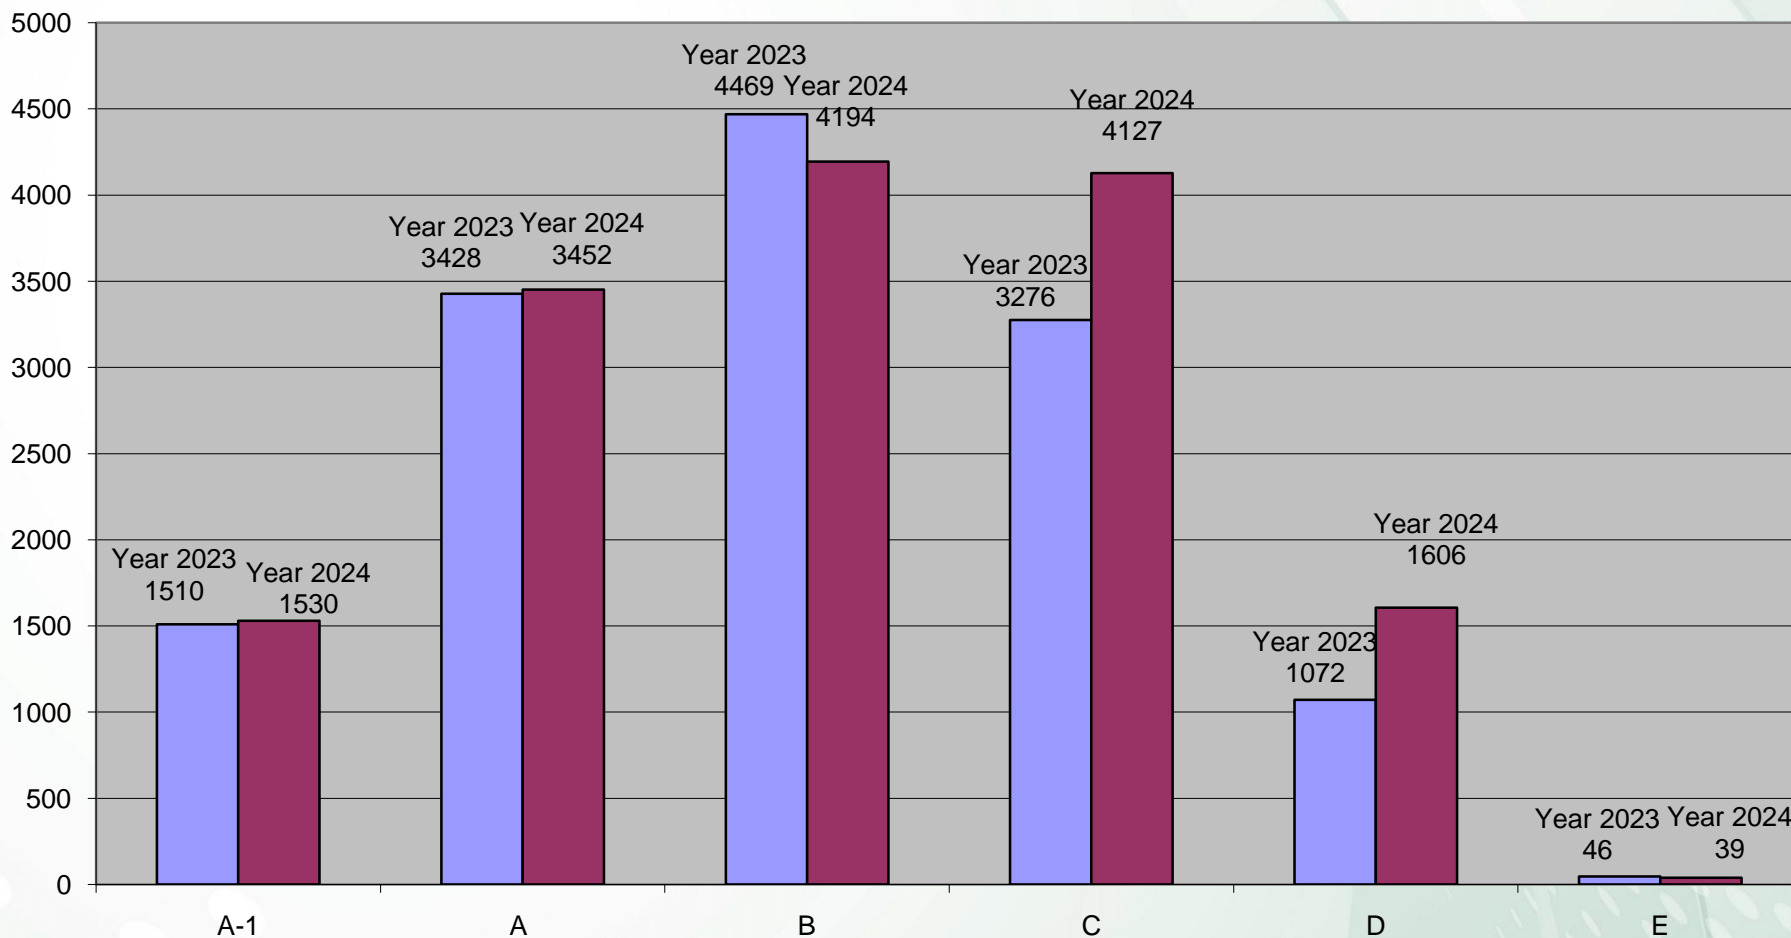

**INTERMEDIATE PART - II ANNUAL EXAMINATION SCIENCE PRE-MEDICAL (GROUP)
GRADE-WISE COMPARISON OF RESULTS (YEAR 2023 & 2024)**

BOARD OF INTERMEDIATE EDUCATION, KARACHI

INTERMEDIATE PART-II (CLASS-XII) SCIENCE (PRE-MEDICAL) GROUP ANNUAL EXAMINATION 2024 COLLEGE WISE MALE AND FEMALE PASS PERCENTAGE WITH GRADE (COMPARATIVE STATEMENT)

S.No.	College Name	Registered	Absent	Appeared	A-1	A	B	C	D	E	Fail	Total Pass	Pass %	Fail %
50% and Above														
1	Baqai Cadet College	8	1	7	0	0	5	2	0	0	0	7	100.00	0.00
2	Al-Beroni Intermediate College, Ahsanabad	1	0	1	0	0	0	1	0	0	0	1	100.00	0.00
3	Army Public College, Saddar	65	0	65	9	35	17	4	0	0	0	65	100.00	0.00
4	Usman Public School Campus II	29	0	29	3	12	13	1	0	0	0	29	100.00	0.00
5	Usman Public School (Campus-III) Secondary & Higher Secondary F.B.Area	46	0	46	9	26	9	2	0	0	0	46	100.00	0.00
6	Hira Institute of Emerging Sciences (HIES) Intermediate (Evening Shift)	3	0	3	0	1	1	0	1	0	0	3	100.00	0.00
7	Mysa Public Higher Secondary School, Gadap	3	0	3	0	1	1	1	0	0	0	3	100.00	0.00
8	Kingston Islamic Higher Secondary Main Usmania Road, Bahria Town	1	0	1	0	0	0	0	1	0	0	1	100.00	0.00
9	Usman Public School Campus I	67	0	67	30	26	8	3	0	0	0	67	100.00	0.00
10	Iqra Intermediate College for Boys & Girls, Shah Faisal Colony	1	0	1	0	0	0	1	0	0	0	1	100.00	0.00
11	N.J.V. Govt. Girls Higher Sec. School (Sindhi Medium)	1	0	1	0	0	0	0	1	0	0	1	100.00	0.00
12	Cadet College Karachi (Higher Secondary), Gadap	4	0	4	1	3	0	0	0	0	0	4	100.00	0.00
13	C.D.S.S. Intermediate Girls College, Korangi	61	0	61	3	20	27	10	1	0	0	61	100.00	0.00
14	Pak-Turk Maarif International School & College, Gulistan-e-Jauhar	3	0	3	0	1	2	0	0	0	0	3	100.00	0.00
15	S.M.B. Quaid-e-Azam Public Higher Secondary School	1	0	1	0	0	1	0	0	0	0	1	100.00	0.00
16	Army Public College, COD (Intermediate)	15	0	15	0	10	5	0	0	0	0	15	100.00	0.00
17	Al-Badar Higher Secondary School (Girls)	43	0	43	17	20	5	1	0	0	0	43	100.00	0.00
18	Public Higher Secondary School Gadap	70	0	70	0	20	39	11	0	0	0	70	100.00	0.00
19	New Fazaia Intermediate College, Shahrah-e-Faisal	73	0	73	7	19	31	14	1	0	1	72	98.63	1.37
20	Aga Khan Higher Secondary School	66	0	66	35	24	4	2	0	0	1	65	98.48	1.52
21	Metropolis Intermediate College for Girls	59	0	59	17	23	14	3	1	0	1	58	98.31	1.69
22	N.J.V. Govt. Higher Secondary School (Campus), Saeed Manzil	54	1	53	17	24	6	5	0	0	1	52	98.11	1.89