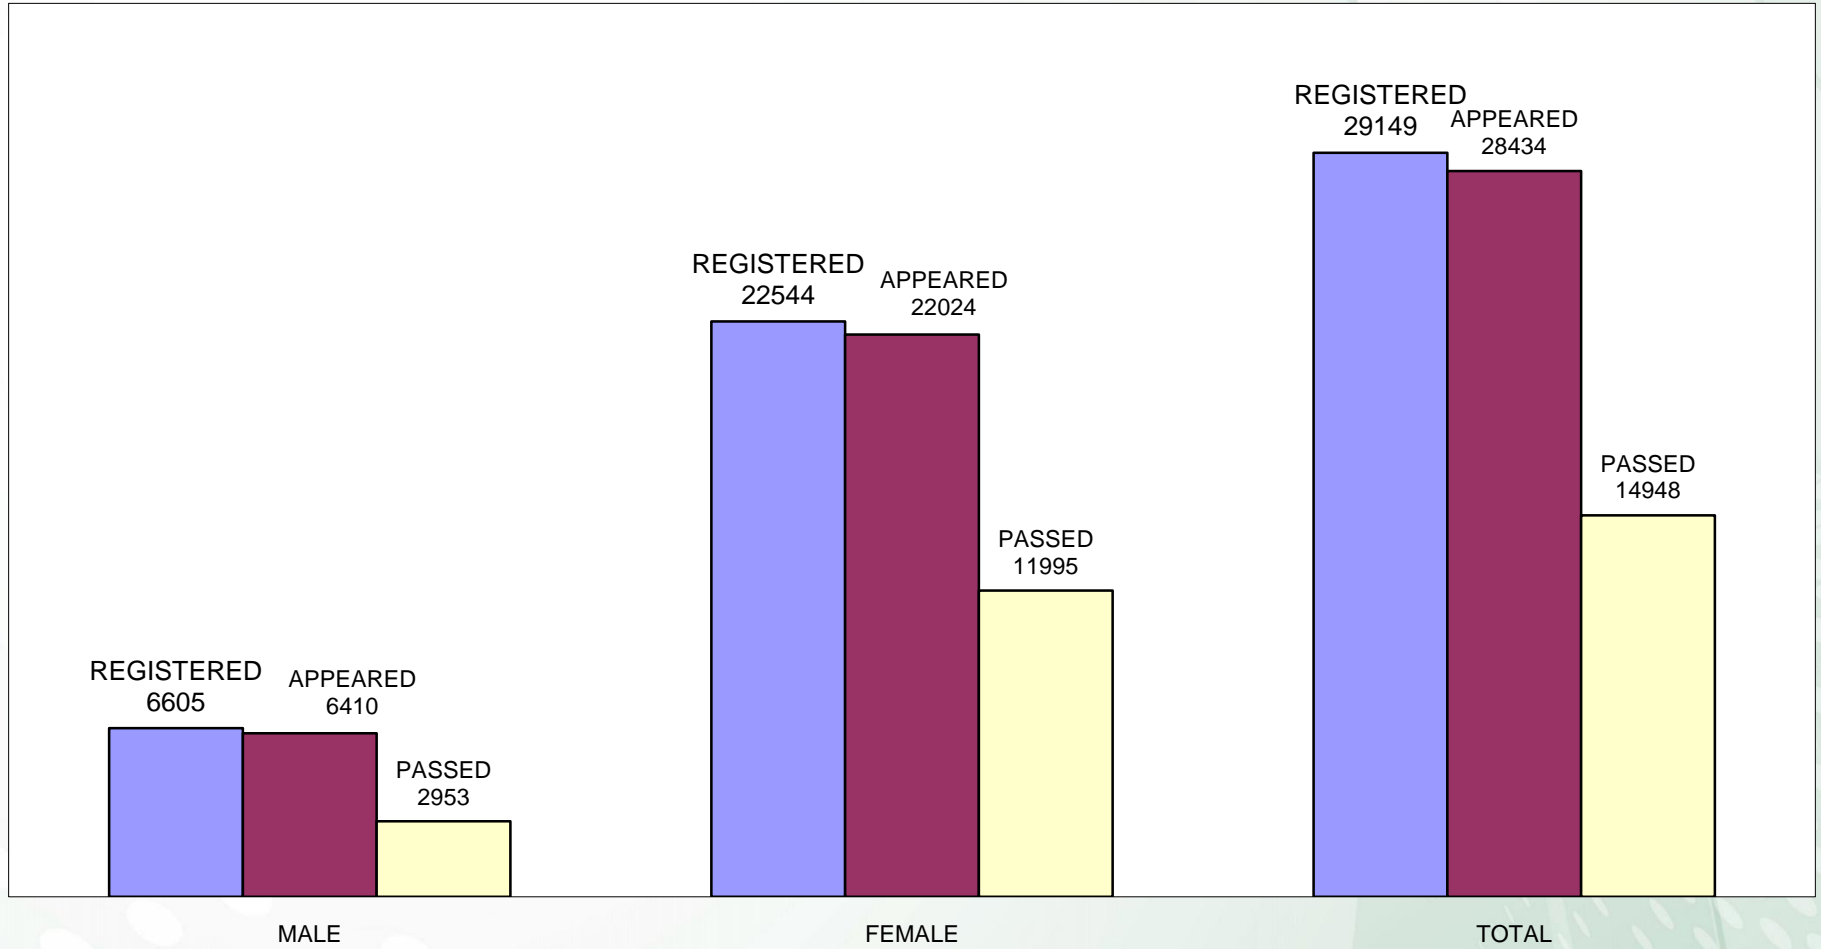

INTERMEDIATE PART - II ANNUAL EXAMINATION 2024 SCIENCE PRE-MEDICAL (GROUP) RESULT AT A GLANCE