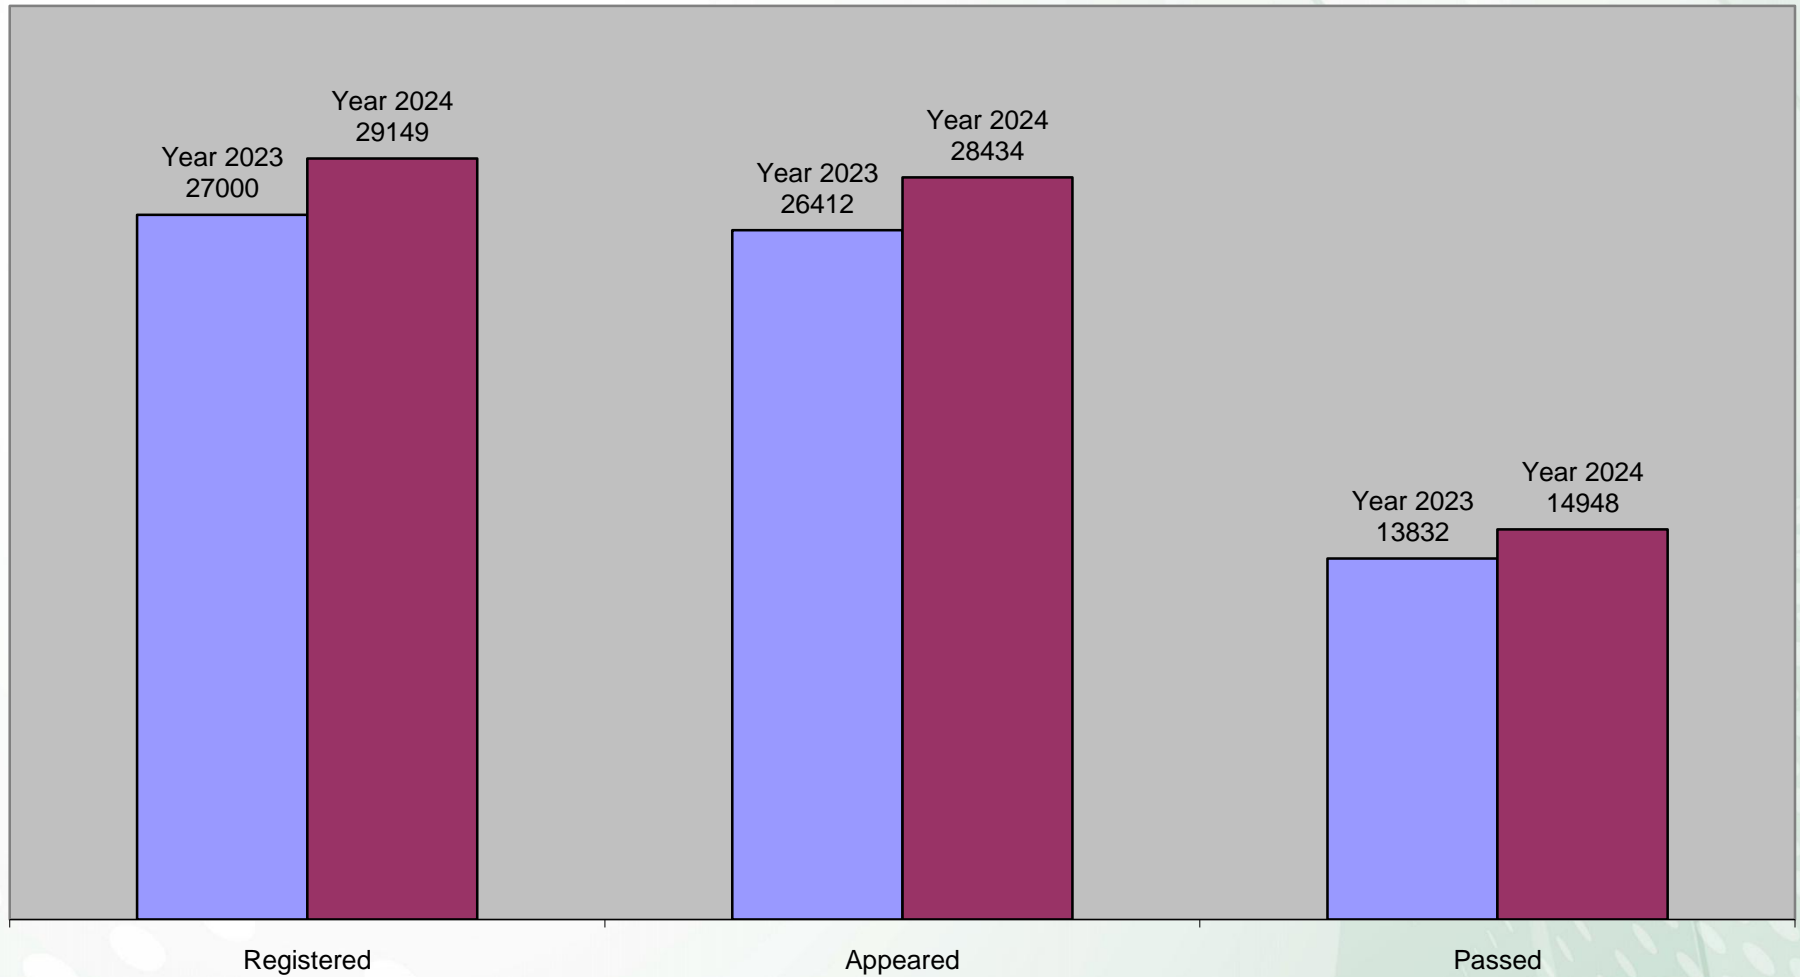

**INTERMEDIATE PART - II ANNUAL EXAMINATION SCIENCE PRE-MEDICAL (GROUP)
COMPARISON OF RESULTS OF ANNUAL EXAMINATION 2023 & 2024**