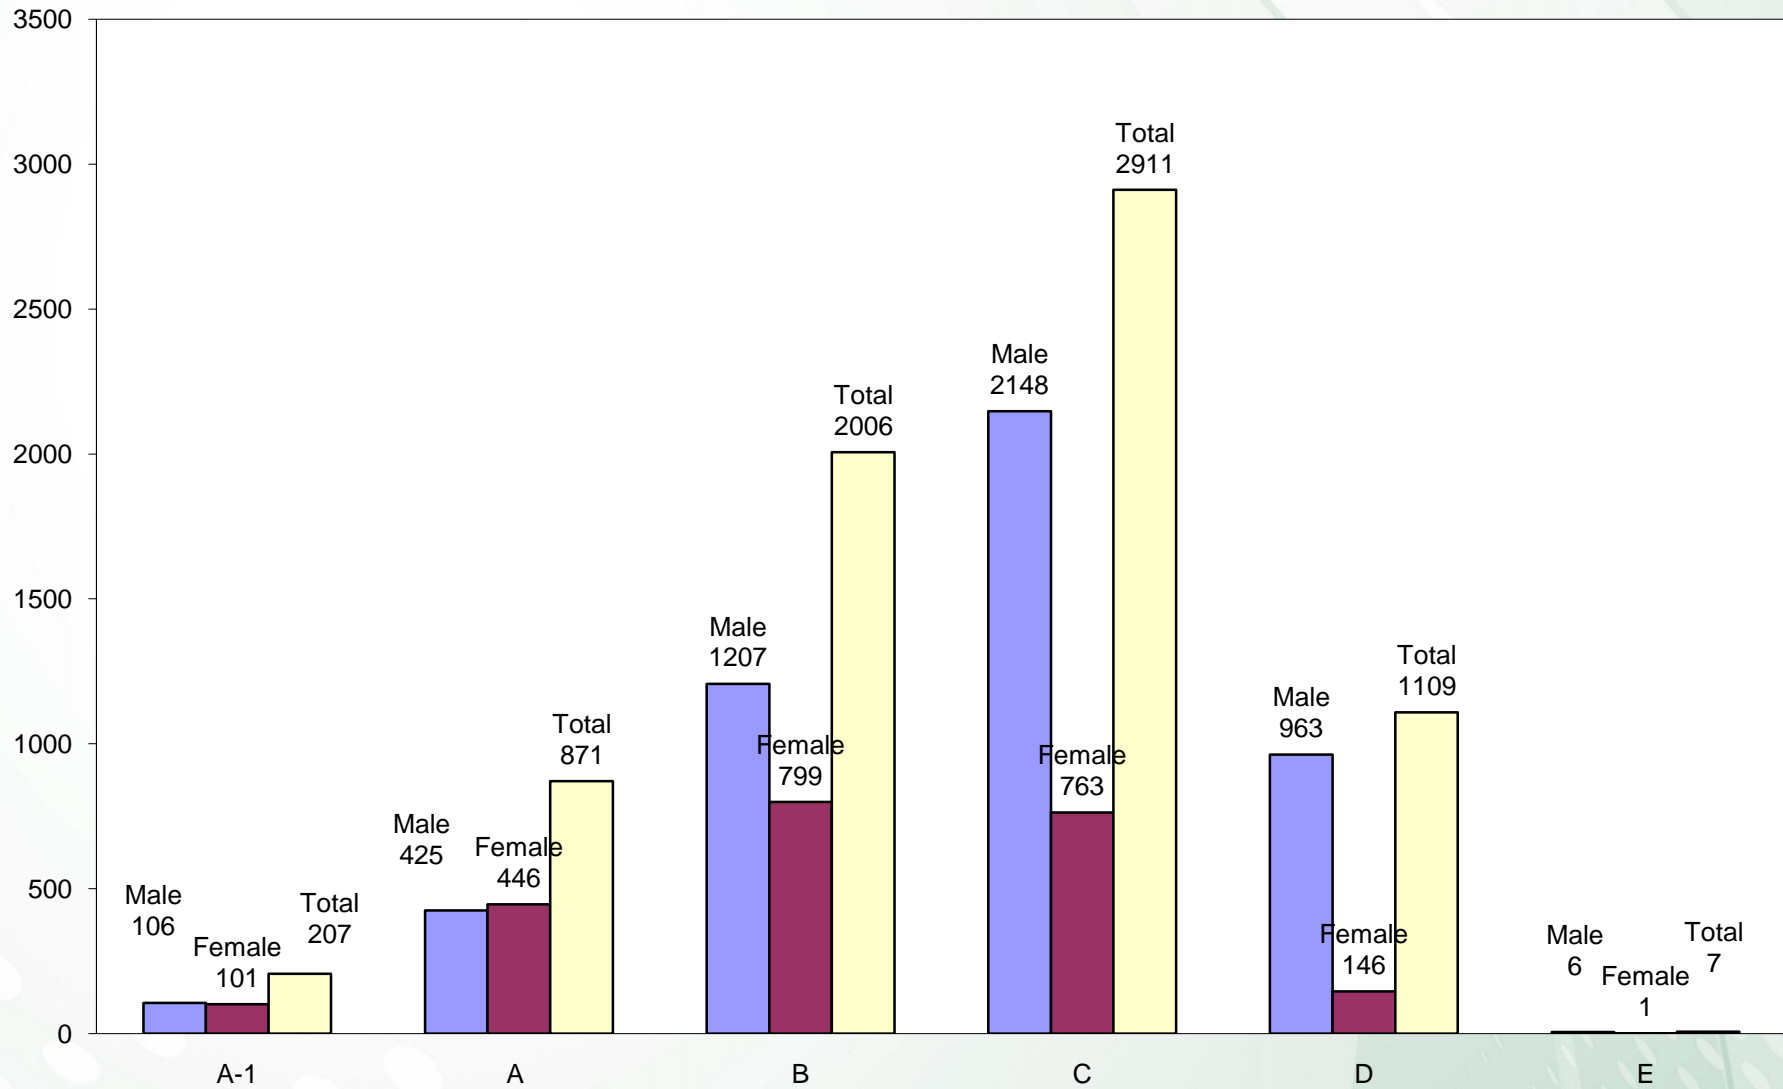

ZARINA RASHID
CONTROLLER OF EXAMINATIONS

INTERMEDIATE PART-II SCIENCE GENERAL GROUP ANNUAL EXAMINATION RESULT AT A GLANCE

**INTERMEDIATE PART-II SCIENCE GENERAL GROUP ANNUAL EXAMINATION
RESULT – GRADE-WISE (MALE & FEMALE)**