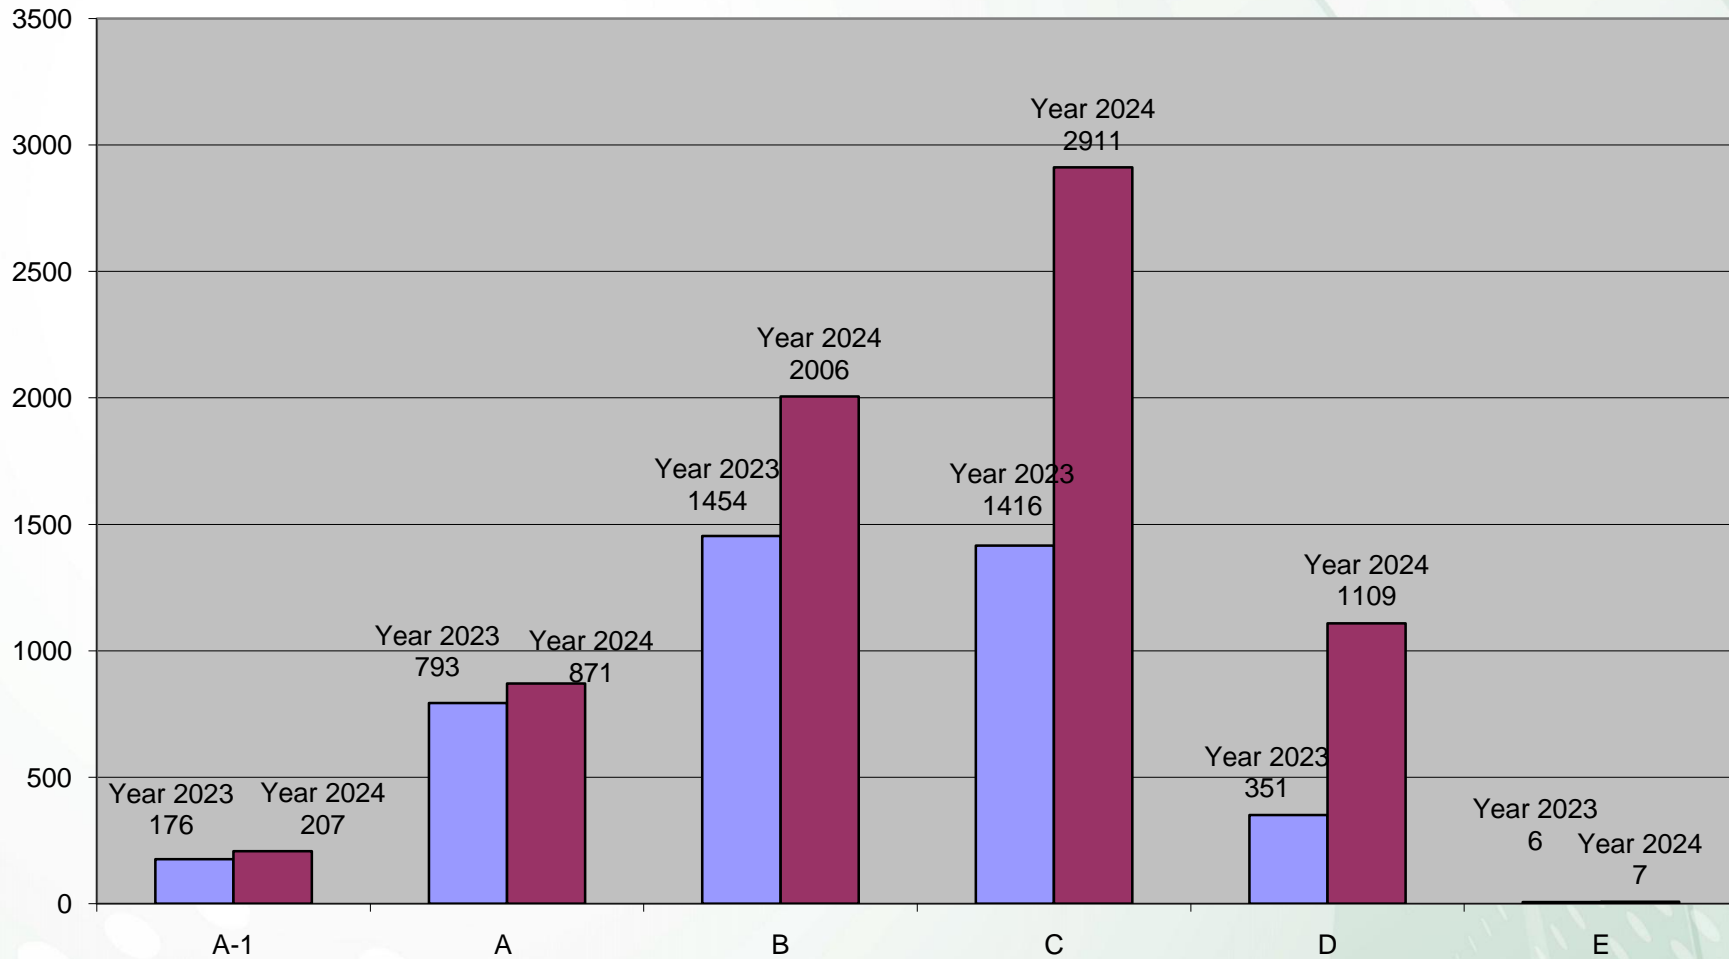

**INTERMEDIATE PART-II ANNUAL EXAMINATION SCIENCE GENERAL GROUP
GRADE-WISE COMPARISON OF RESULTS (YEAR 2023 & 2024)**

COLLEGE INDEX

S. No.	College Name	Page No.
1	Govt. Degree Boys Sc./Arts/Comm. College 5-L New Karachi	1
2	Al-Khair College of Higher Education	1
3	Khadija Kazi Ali Memorial Higher Secondary School	2
4	Islamia Govt. Science College	2
5	Govt. Degree College for Boys 7-D/2, North Karachi	5
6	Jinnah Govt. College Nazimabad	6
7	Pakistan Shipowner's Govt. College	7
8	Iqra Huffaz Boys College	7
9	Dr. Ziauddin Intermediate College	8
10	Tabani's College, North Nazimabad Campus	8
11	Hamdard Intermediate College for Science & Commerce, Block-H, North Nazimabad	8
12	Amina Public Higher Secondary School	9
13	The Graceful Higher Secondary School	9
14	Govt. Degree Boys College Baldia Town	9
15	Govt. Degree Science & Commerce College Asifabad	10
16	Aga Khan Higher Secondary School	10
17	Dehli Govt. College	11
18	Govt. City College (Morning)	11
19	Mehran Degree College	12
20	Sir Adamjee Institute	12
21	College for Advanced Studies	13
22	The Caspian College	13
23	Bahria Foundation College (Nazimabad Campus)	14
24	Govt. College For Men Nazimabad	14
25	Sirajuddaullah Govt. College (Morning)	15
26	Adamjee Govt. Science College	15
27	Exemplar Intermediate College, PECHS	16
28	College of Emerging Technologies	16
29	Fatimiyah College Boys Campus	17
30	Govt. National College (Morning)	17
31	Meritorious Science College	18
32	PECHS Education Foundation Govt. Degree Science College	18
33	Askari Inter College, Bahadurabad	19
34	Army Public College, Faisal, S.M.C.H.S.	19
35	South City Institute of Management & Technology	20
36	Tabani's College	20
37	C.M.S Govt. Higher Secondary (Campus School) Boys & Girls, Nishter Road	20
38	Al-Hamd College of Professional Education	21
39	Army Public College, Saddar	21
40	Bahria College (M.T. Khan Road)	21
41	D.J. Sindh Govt. Science College	22
42	DHACSS Degree College (Intermediate)	22
43	F.G Boys Inter College, Dr. Daud Pota Road	23
44	The City School, Darakhshan Campus	23