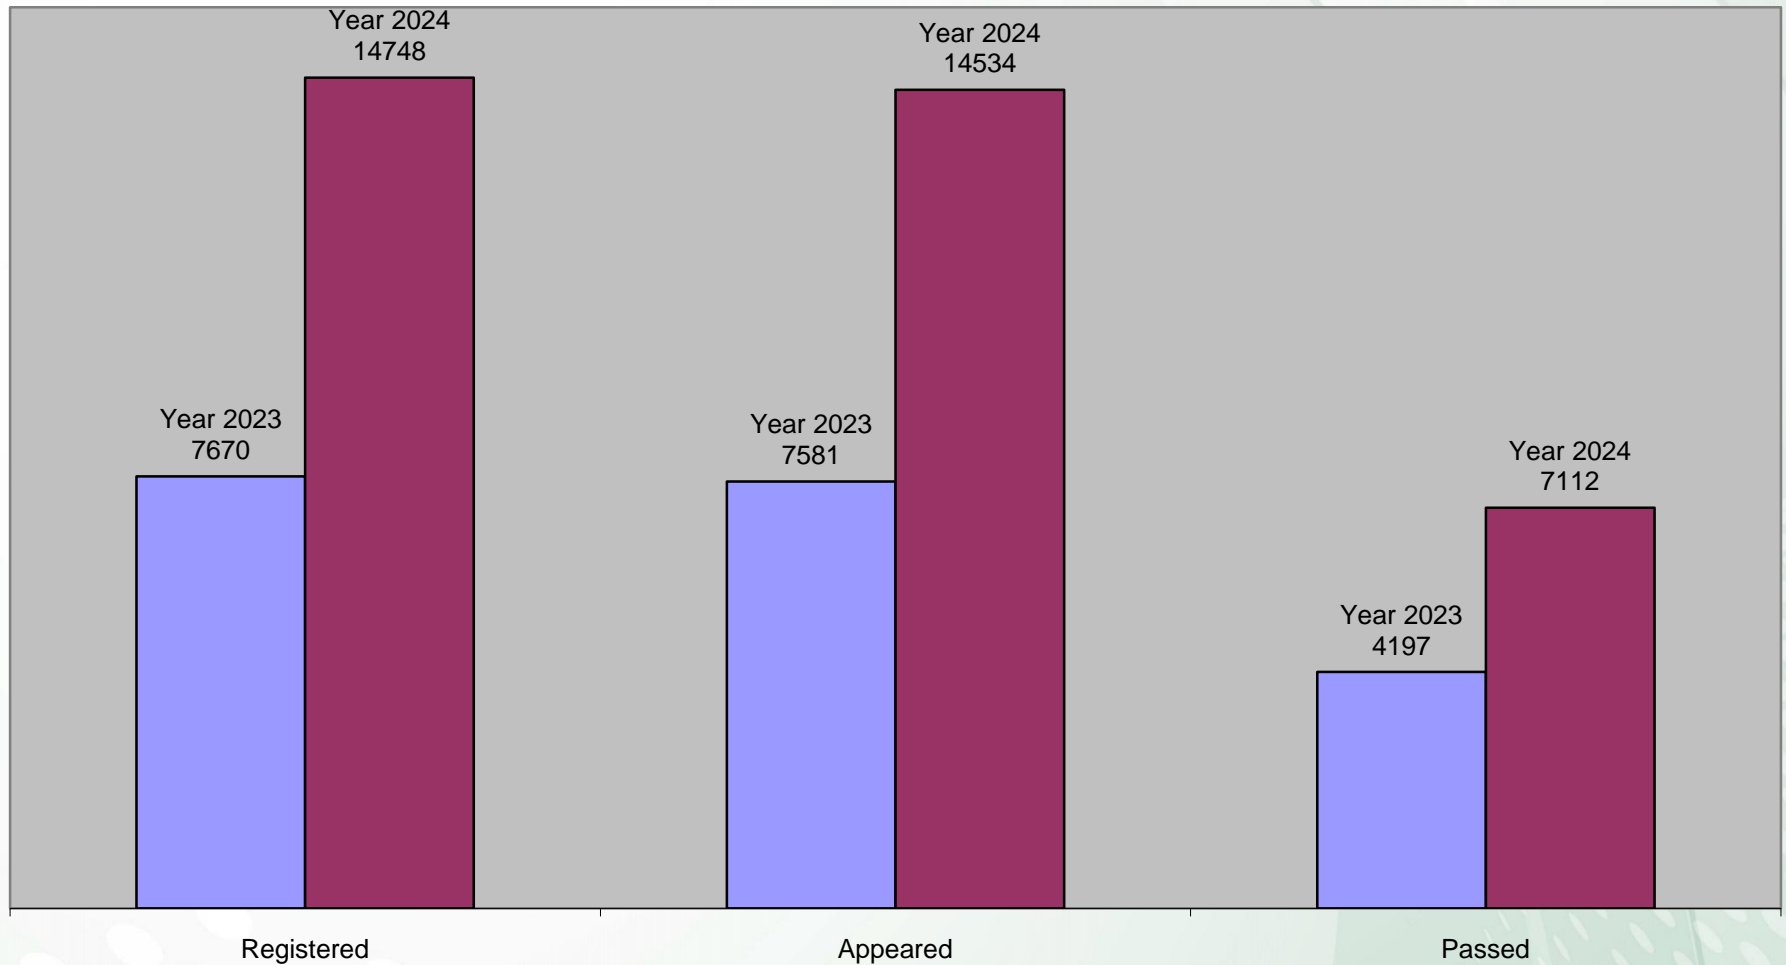

**INTERMEDIATE PART-II ANNUAL EXAMINATION SCIENCE GENERAL GROUP
COMPARISON OF RESULTS OF ANNUAL EXAMINATION (2023 & 2024)**