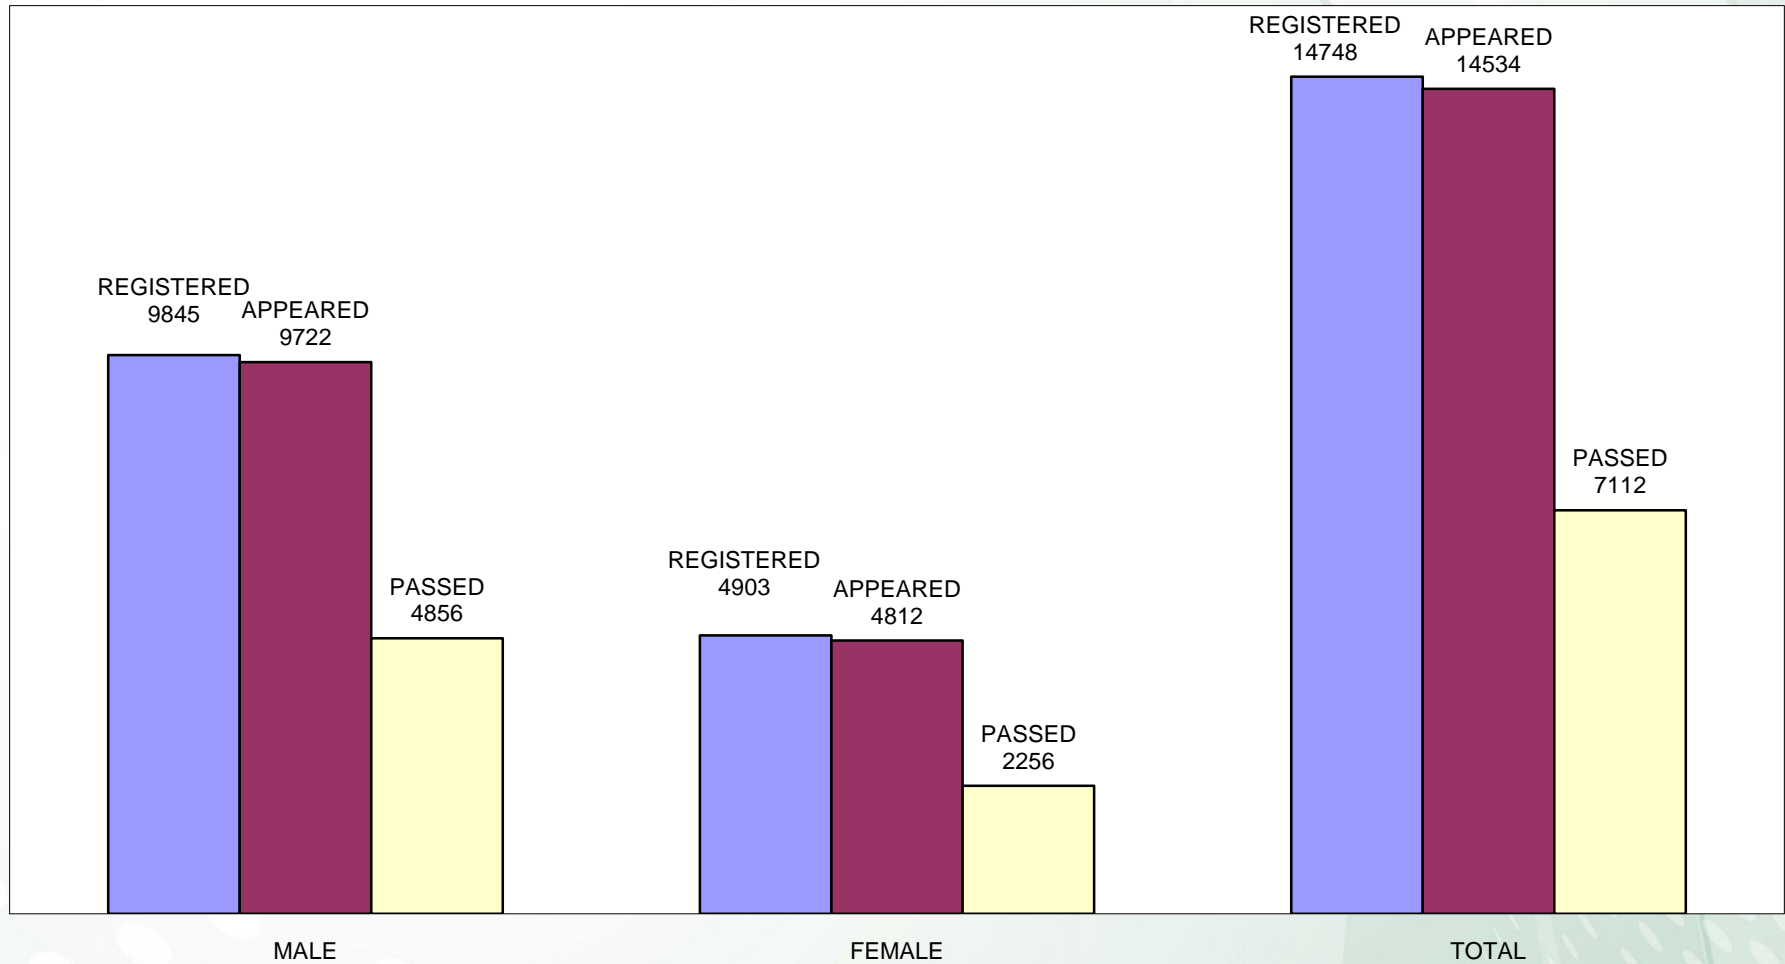

INTERMEDIATE PART-II SCIENCE GENERAL GROUP ANNUAL EXAMINATION RESULT AT A GLANCE