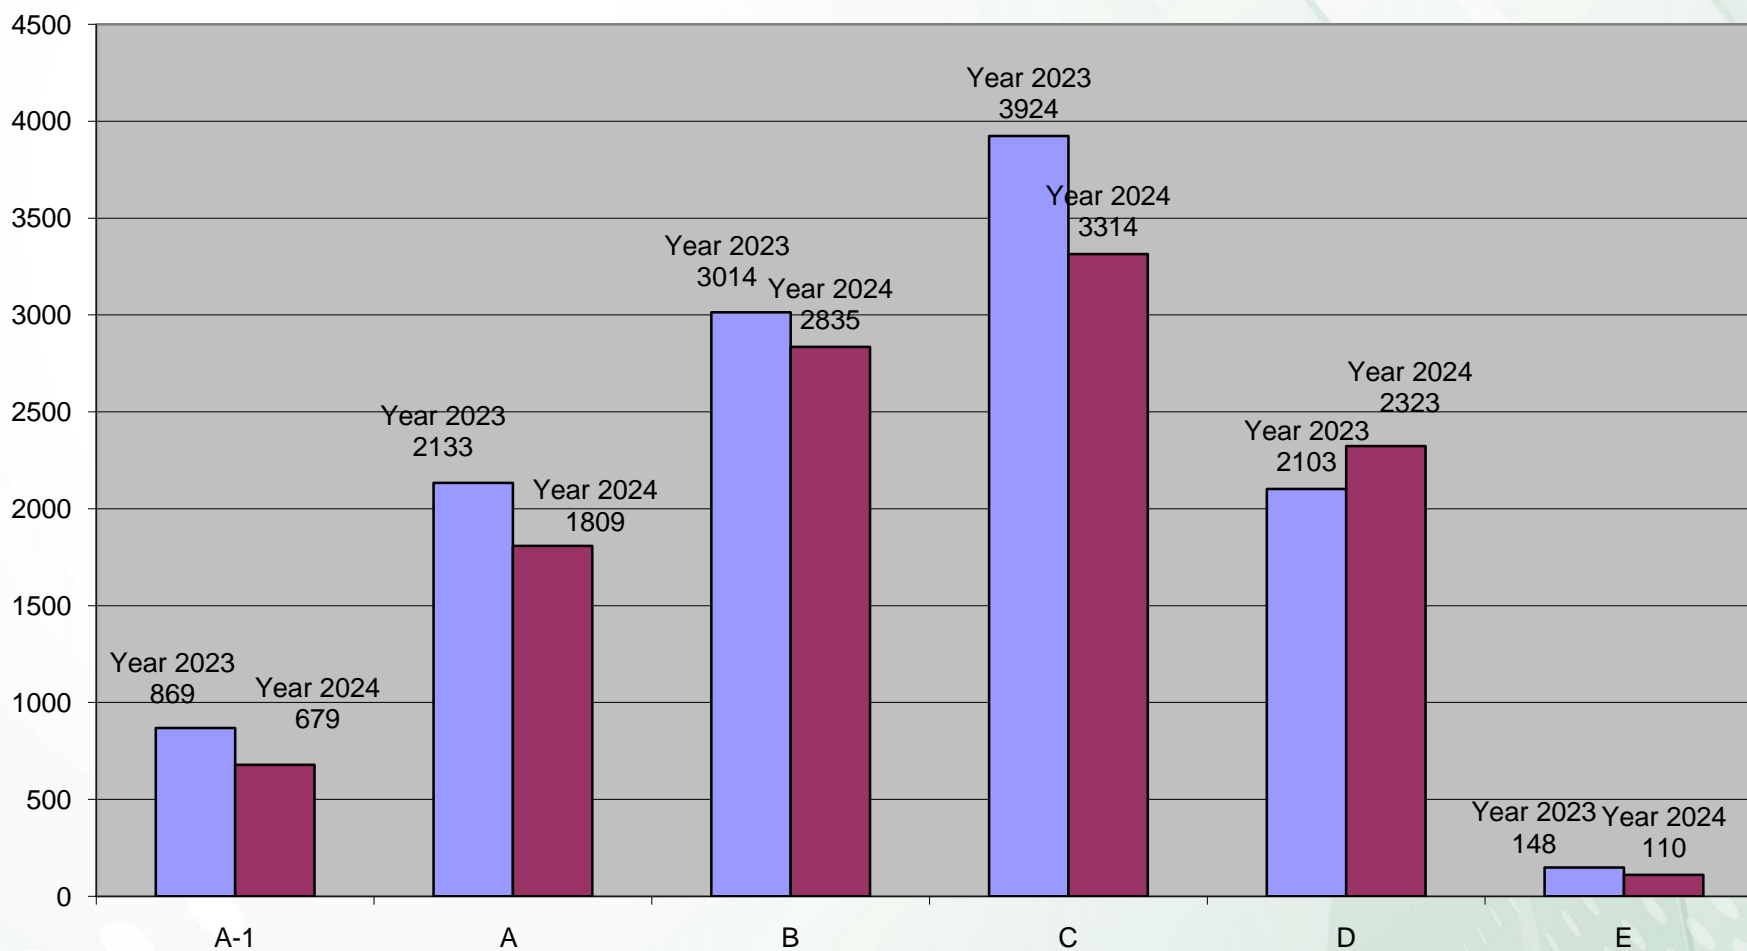

**INTERMEDIATE PART-II ANNUAL EXAMINATION SCIENCE PRE-ENGINEERING (GROUP)
GRADE-WISE COMPARISON OF RESULTS (YEAR 2023 & 2024)**

COLLEGE INDEX

S. No.	College Name	Page No.
1	Govt. Degree Boys College, Surjani Town	1
2	Govt. Degree Boys Sc./Arts/Comm. College 5-L New Karachi	1
3	Khadija Kazi Ali Memorial Higher Secondary School	1
4	Govt. Boys Degree College Buffer Zone	2
5	Govt. Degree College for Boys 7-D/2, North Karachi	2
6	Jinnah Govt. College Nazimabad	3
7	Pakistan Shipowner's Govt. College	4
8	Quaid-e-Azam Rangers Public School & College	5
9	Public Higher Secondary School North Karachi	6
10	Al-Khair College of Higher Education	6
11	Iqra Huffaz Boys College	6
12	Usman Public School Campus II	6
13	Tabani's College, North Nazimabad Campus	7
14	Govt. Deg. Science & Commerce College 11-A, North Karachi	7
15	Hamdard Intermediate College for Science & Commerce, Block-H, North Nazimabad	8
16	Govt. Degree Science & Commerce College Orangi Town	8
17	Amina Public Higher Secondary School	8
18	Govt. Boys Baba Willayat Ali Shah Higher Secondary School	9
19	Shaheed Zulfiqar Ali Bhutto Govt. Boys Degree College	9
20	Crescent Public Higher Secondary School	9
21	Karachi Superior College Saeedabad, Baldia Town	10
22	Scholars Higher Secondary School, Saeedabad	10
23	The Graceful Higher Secondary School	11
24	Govt. Degree Boys College Baldia Town	11
25	The Pinnacle College	11
26	HOPE Inter College	12
27	Govt. Degree Boys College 9-E, Baldia Town	12
28	Govt. Degree Science & Commerce College Asifabad	12
29	Govt. Boys Higher Secondary School SITE Model	13
30	Govt. Degree Boys College, Metrovill, S.I.T.E.	13
31	Aga Khan Higher Secondary School	13
32	Allama Iqbal Govt. Boys Higher Secondary School, Sohrab Goth	14
33	Dehli Govt. College	14
34	Dehli Science & Commerce College, Karimabad	19
35	Govt. Boys Comprehensive H.S.School Azizabad F.B.Area	19
36	Govt. City College (Morning)	19
37	Mehran Degree College	20
38	Sir Adamjee Institute	20
39	College for Advanced Studies	20
40	Aga Khan Higher Secondary School (Evening)	21
41	The Caspian College	21
42	Bahria Foundation College (Nazimabad Campus)	22
43	Govt. College For Men Nazimabad	22
44	Govt. Degree Science College Liaquatabad	24
45	Sirajuddaullah Govt. College (Morning)	25
46	Hussaini Government Boys Higher Secondary School	25