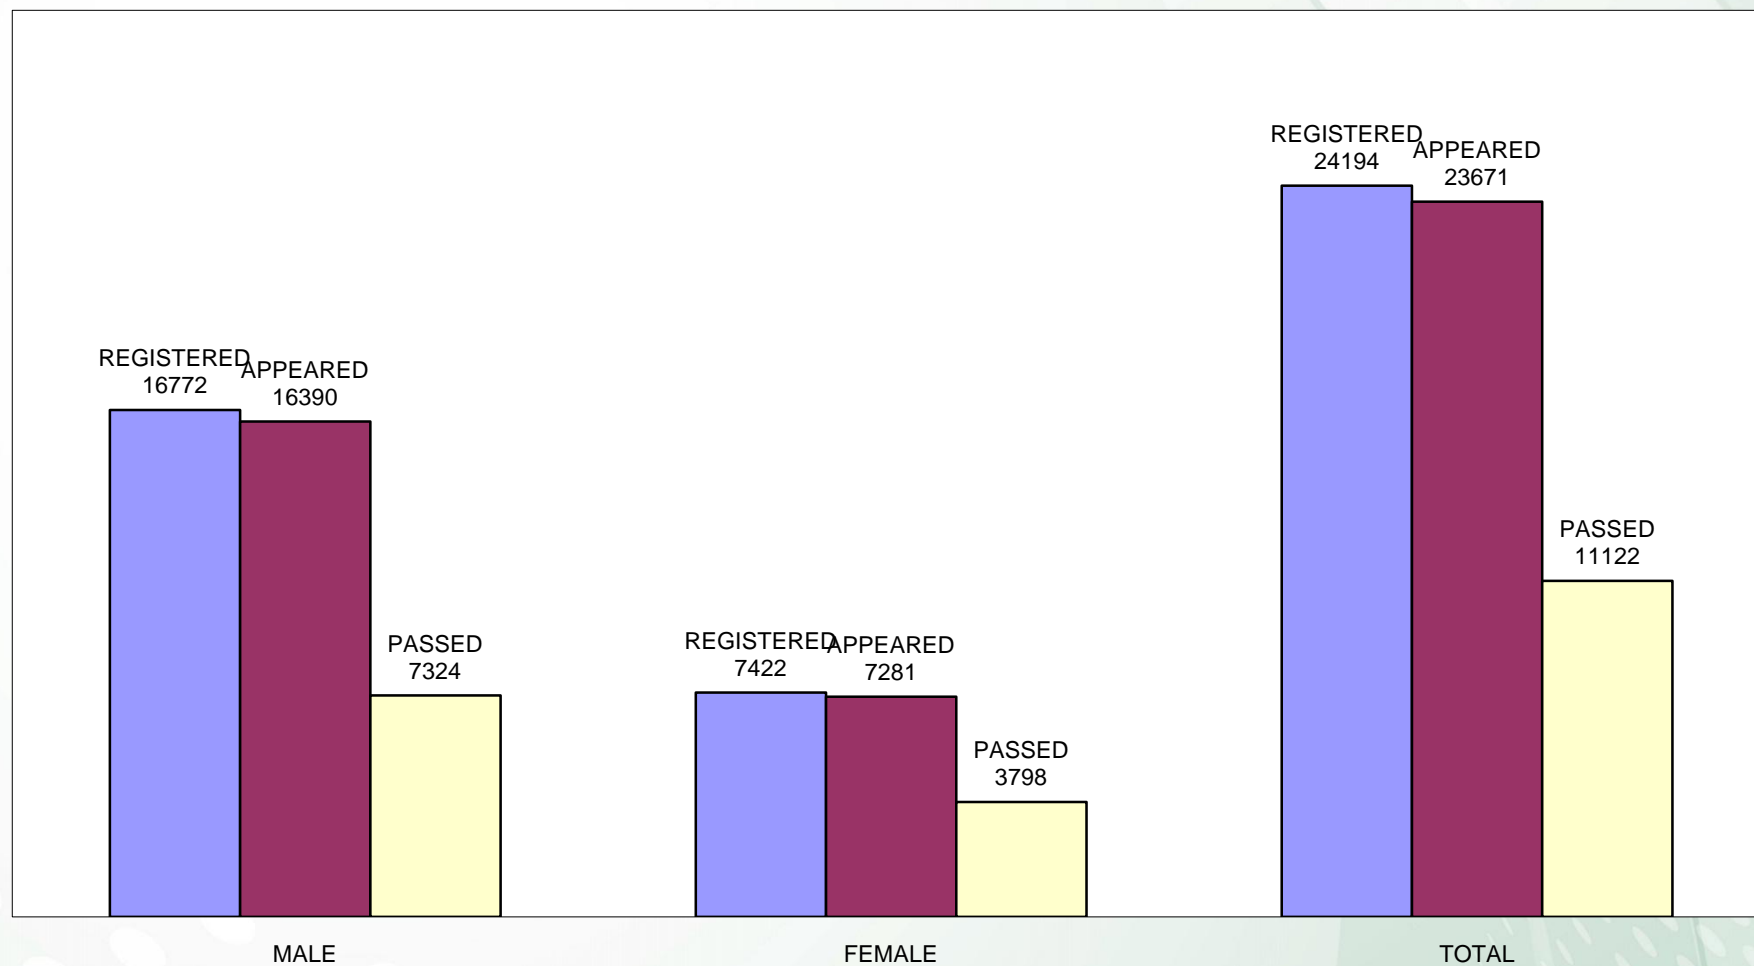

INTERMEDIATE PART-II SCIENCE PRE-ENGINEERING GROUP ANNUAL EXAMINATION RESULT AT A GLANCE