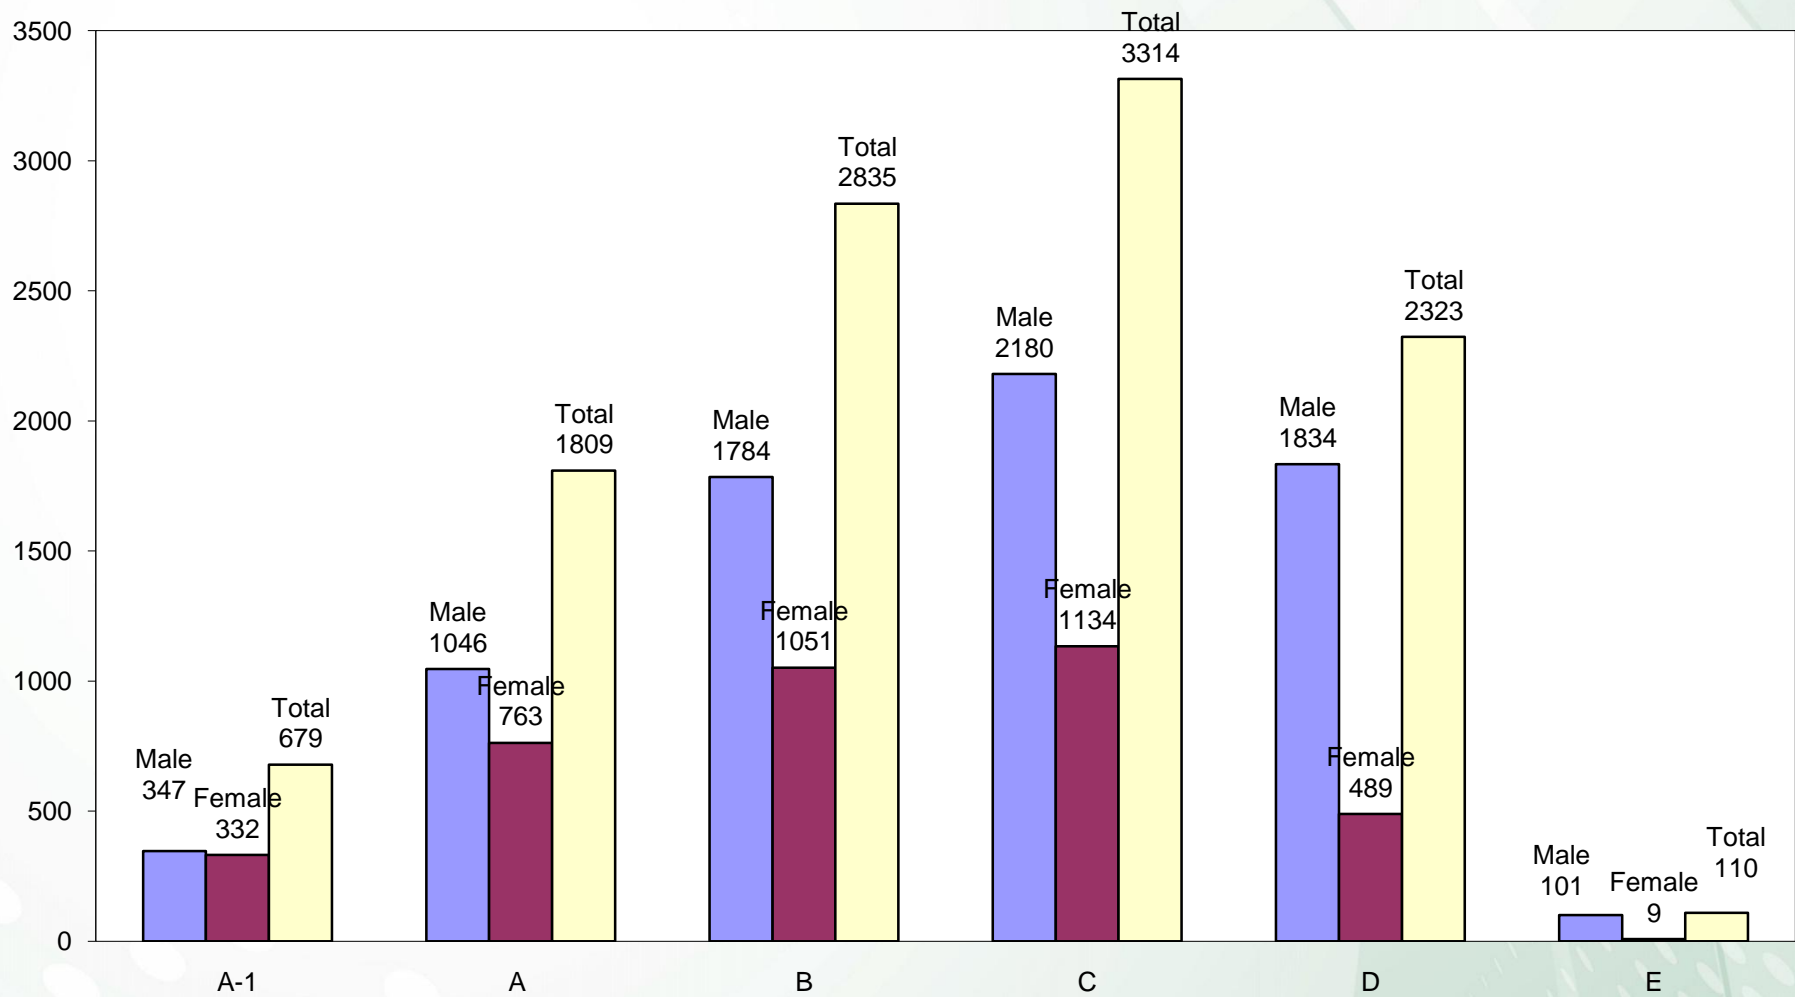

INTERMEDIATE PART-II SCIENCE PRE-ENGINEERING GROUP ANNUAL EXAMINATION RESULT – GRADE-WISE (MALE & FEMALE)

(vii)