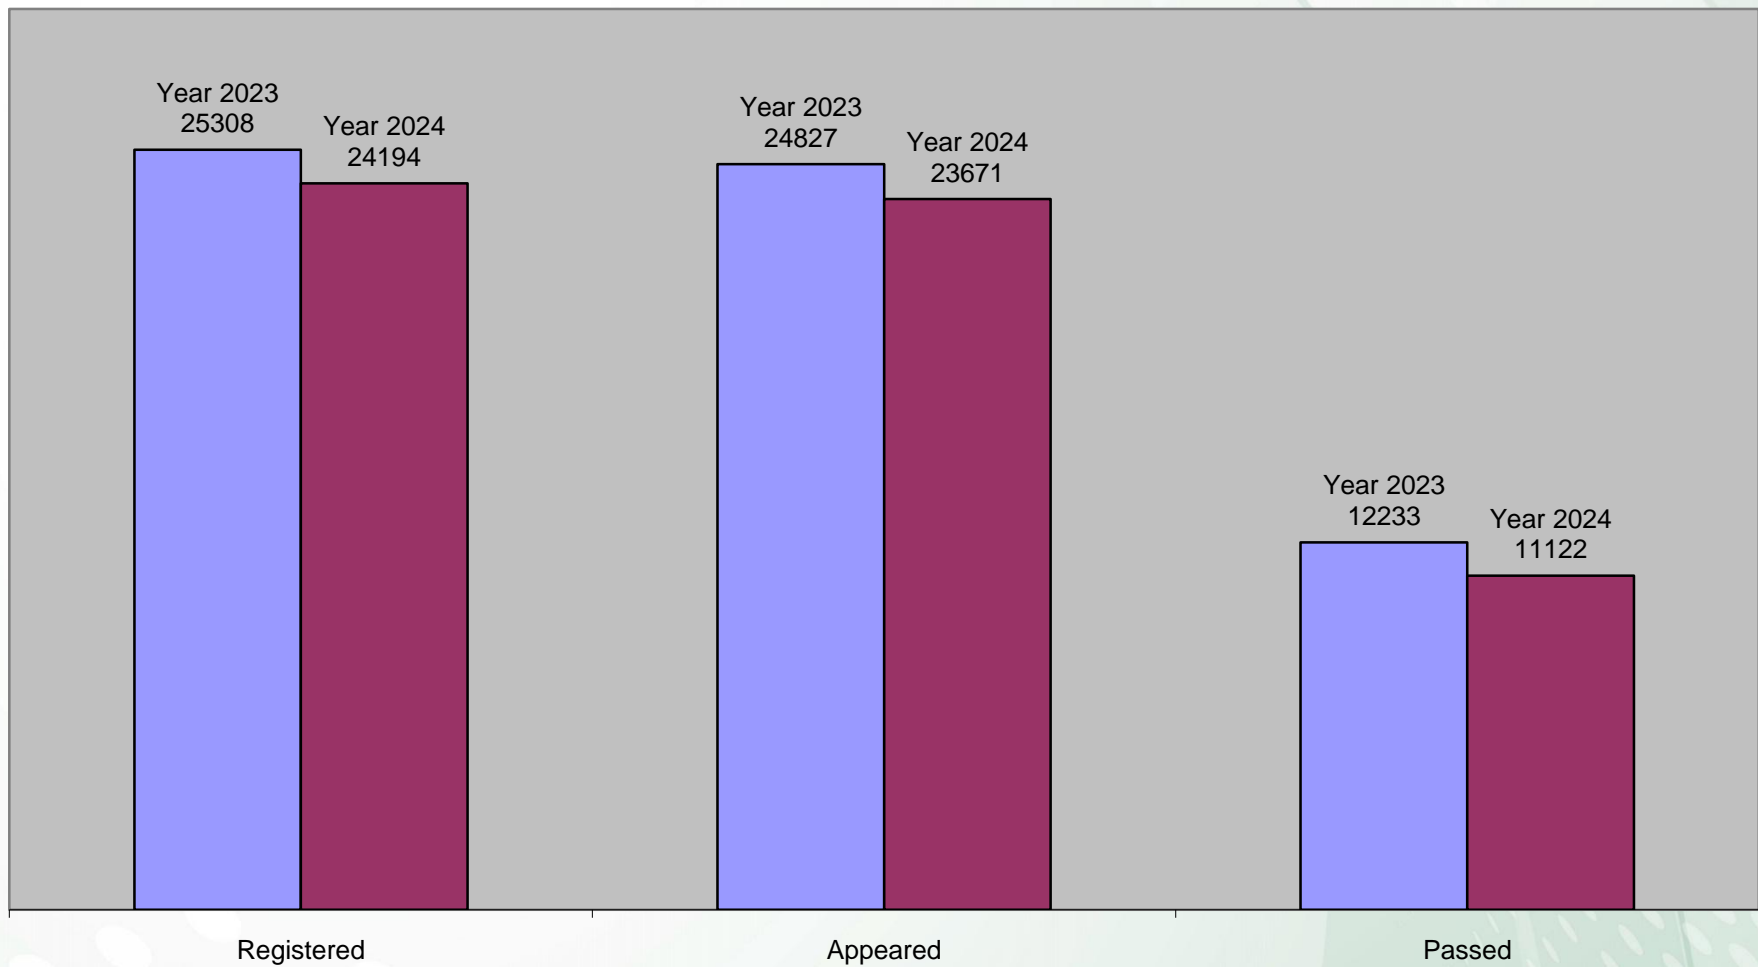

**INTERMEDIATE PART-II ANNUAL EXAMINATION SCIENCE PRE-ENGINEERING (GROUP)
COMPARISON OF RESULTS OF ANNUAL EXAMINATION (2023 & 2024)**

(viii)