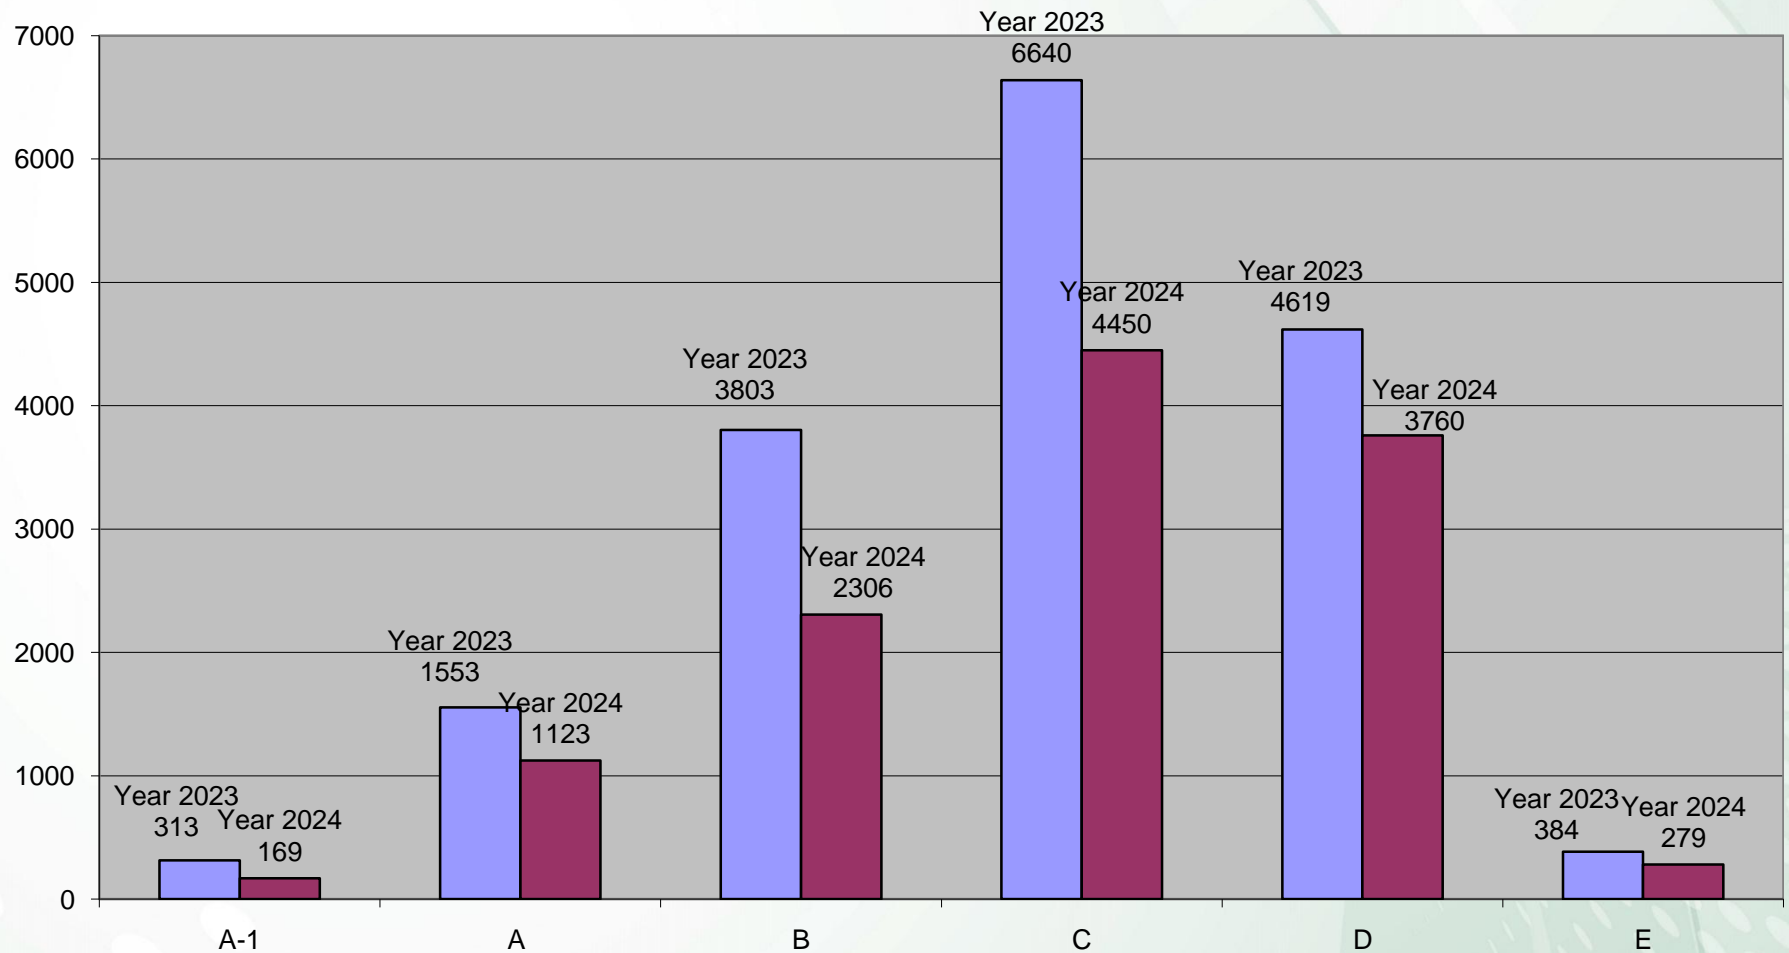

**INTERMEDIATE PART-II ANNUAL EXAMINATION COMMERCE (REGULAR) GROUP
GRADE-WISE COMPARISON OF RESULTS (YEAR 2023 & 2024)**

BOARD OF INTERMEDIATE EDUCATION, KARACHI

INTERMEDIATE PART-II (CLASS-XII) COMMERCE (REGULAR) GROUP, ANNUAL EXAMINATION 2024 COLLEGE WISE MALE AND FEMALE PASS PERCENTAGE WITH GRADE (COMPARATIVE STATEMENT)

S.No.	College Name	Registered	Absent	Appeared	A-1	A	B	C	D	E	Fail	Total Pass	Pass %	Fail %
50% and Above														
1	Iqra Intermediate College for Boys & Girls, Shah Faisal Colony	1	0	1	0	0	0	0	1	0	0	1	100	0
2	A.L.K College, PECHS	17	0	17	3	4	8	2	0	0	0	17	100	0
3	Iqra Huffaz Boys College	3	0	3	0	0	1	2	0	0	0	3	100	0
4	Azeemi Public Higher Secondary School	1	0	1	0	0	0	0	1	0	0	1	100	0
5	Muhammad Ismail Allah Wala Women College(Intermediate)	9	0	9	0	5	2	2	0	0	0	9	100	0
6	The American College, Clifton	2	0	2	0	0	0	2	0	0	0	2	100	0
7	Govt. Girls Higher Secondary School, Konkar Village, Gadap	2	0	2	0	0	1	1	0	0	0	2	100	0
8	S.M.B. Quaid-e-Azam Public Higher Secondary School	12	0	12	1	1	4	5	1	0	0	12	100	0
9	Exemplar Intermediate College, PECHS	8	0	8	3	2	1	1	1	0	0	8	100	0
10	Mysa Public Higher Secondary School, Gadap	3	0	3	0	3	0	0	0	0	0	3	100	0
11	Jamiat Tul Mustafa Al-Razavia Scholars Academy Higher Secondary School	2	0	2	0	0	0	0	2	0	0	2	100	0
12	Dhaka College of Information Technology	1	0	1	0	0	0	0	1	0	0	1	100	0
13	The Pinnacle College	8	0	8	0	1	3	3	1	0	0	8	100	0
14	Al-Hamd College of Professional Education	16	0	16	1	8	5	2	0	0	0	16	100	0
15	Pak-Turk Maarif International School & College, Gulsahn-e-Iqbal	8	0	8	0	2	4	2	0	0	0	8	100	0
16	Al-Badar Higher Secondary School (Girls)	21	0	21	0	10	6	3	2	0	0	21	100	0
17	Mindset Commerce & Insurance College	1	0	1	0	0	0	0	1	0	0	1	100	0
18	SMB Girls Higher Secondary School No.5, LERP, Taiser Town	33	1	32	0	5	10	17	0	0	0	32	100	0
19	Metropolitan Intermediate College, Gulistan-e-Jauhar	1	0	1	0	0	1	0	0	0	0	1	100	0
20	The Oxbridge Secondary and Higher Secondary School, Ahsanabad	1	0	1	0	0	0	1	0	0	0	1	100	0
21	Beaconhouse School System Higher Secondary Gulistan-e-Jauhar Campus	3	0	3	0	0	3	0	0	0	0	3	100	0
22	Commecs College	118	1	117	12	54	39	6	3	0	3	114	97.44	2.56