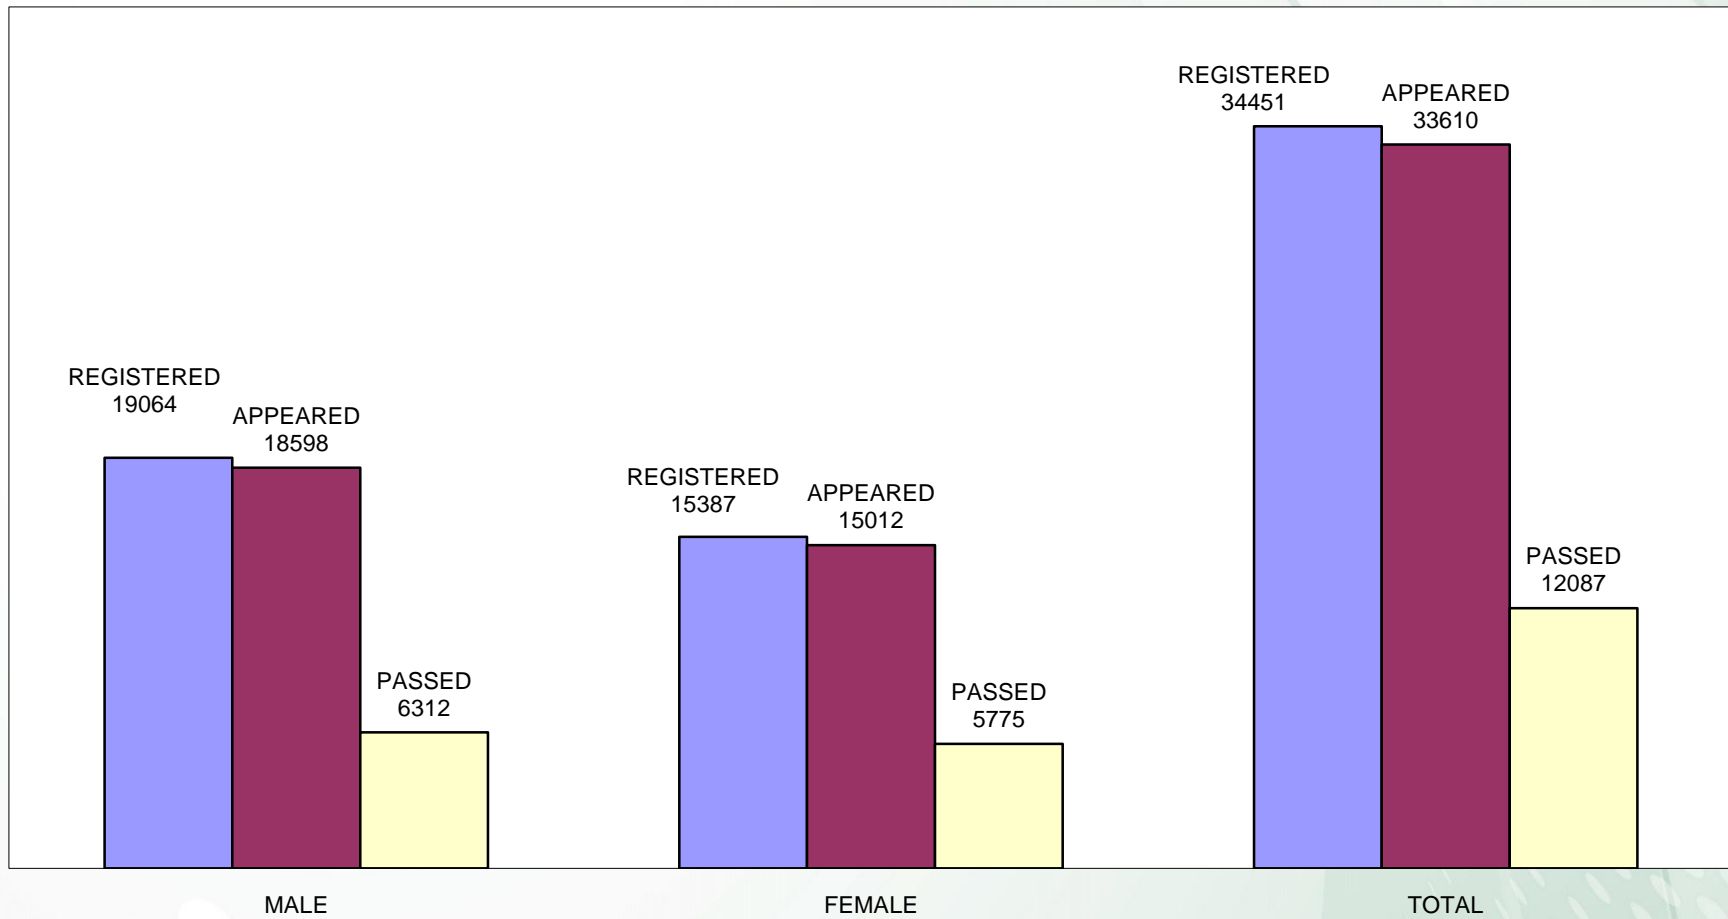

INTERMEDIATE PART-II COMMERCE (REGULAR) GROUP ANNUAL EXAMINATION-2024 RESULT AT A GLANCE