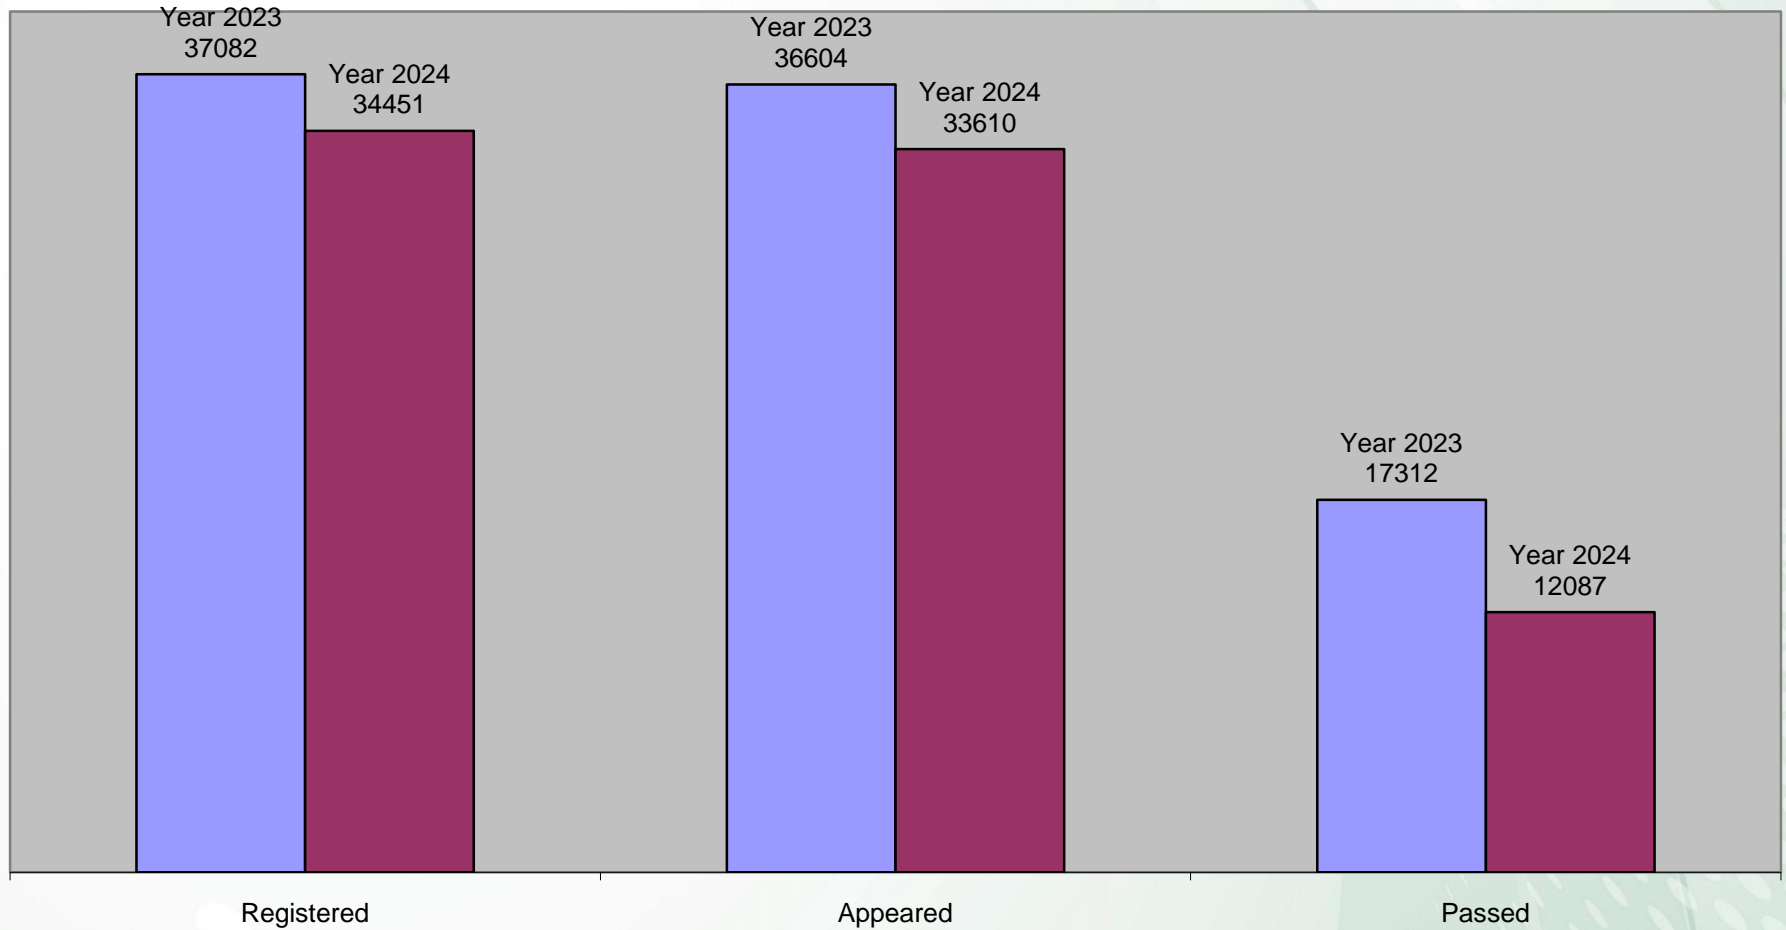

**INTERMEDIATE PART-II ANNUAL EXAMINATION COMMERCE (REGULAR) GROUP
COMPARISON OF RESULTS OF ANNUAL EXAMINATION (2023 & 2024)**

(viii)