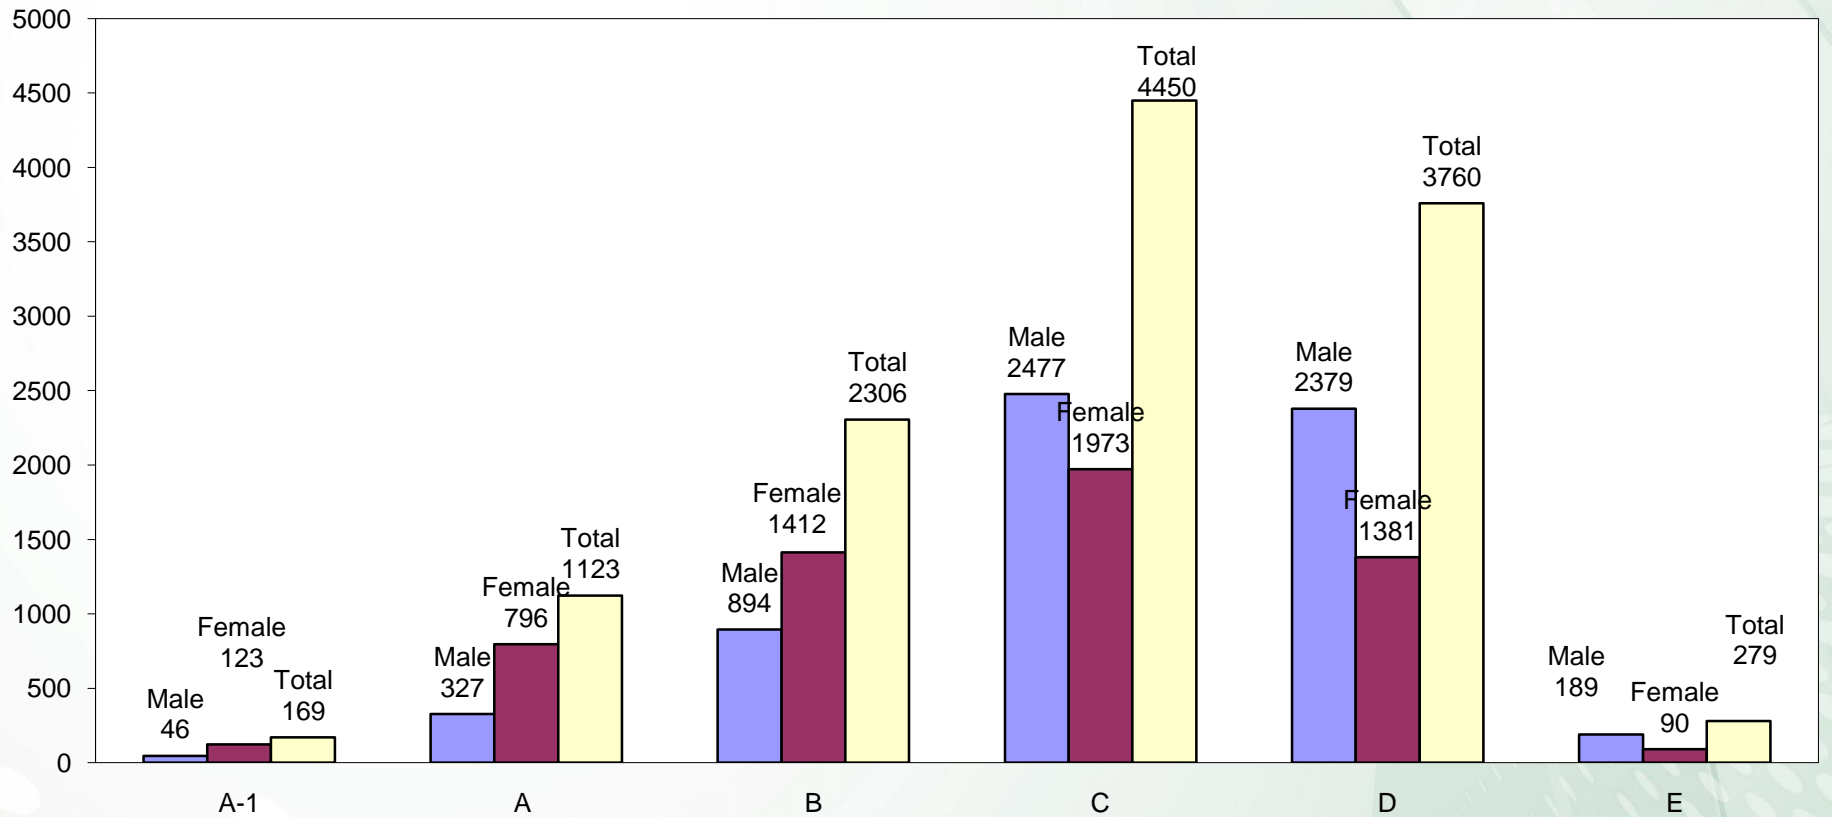

**INTERMEDIATE PART-II COMMERCE (REGULAR) GROUP ANNUAL EXAMINATION-2024
RESULT – GRADE-WISE (MALE & FEMALE)**

(vii)